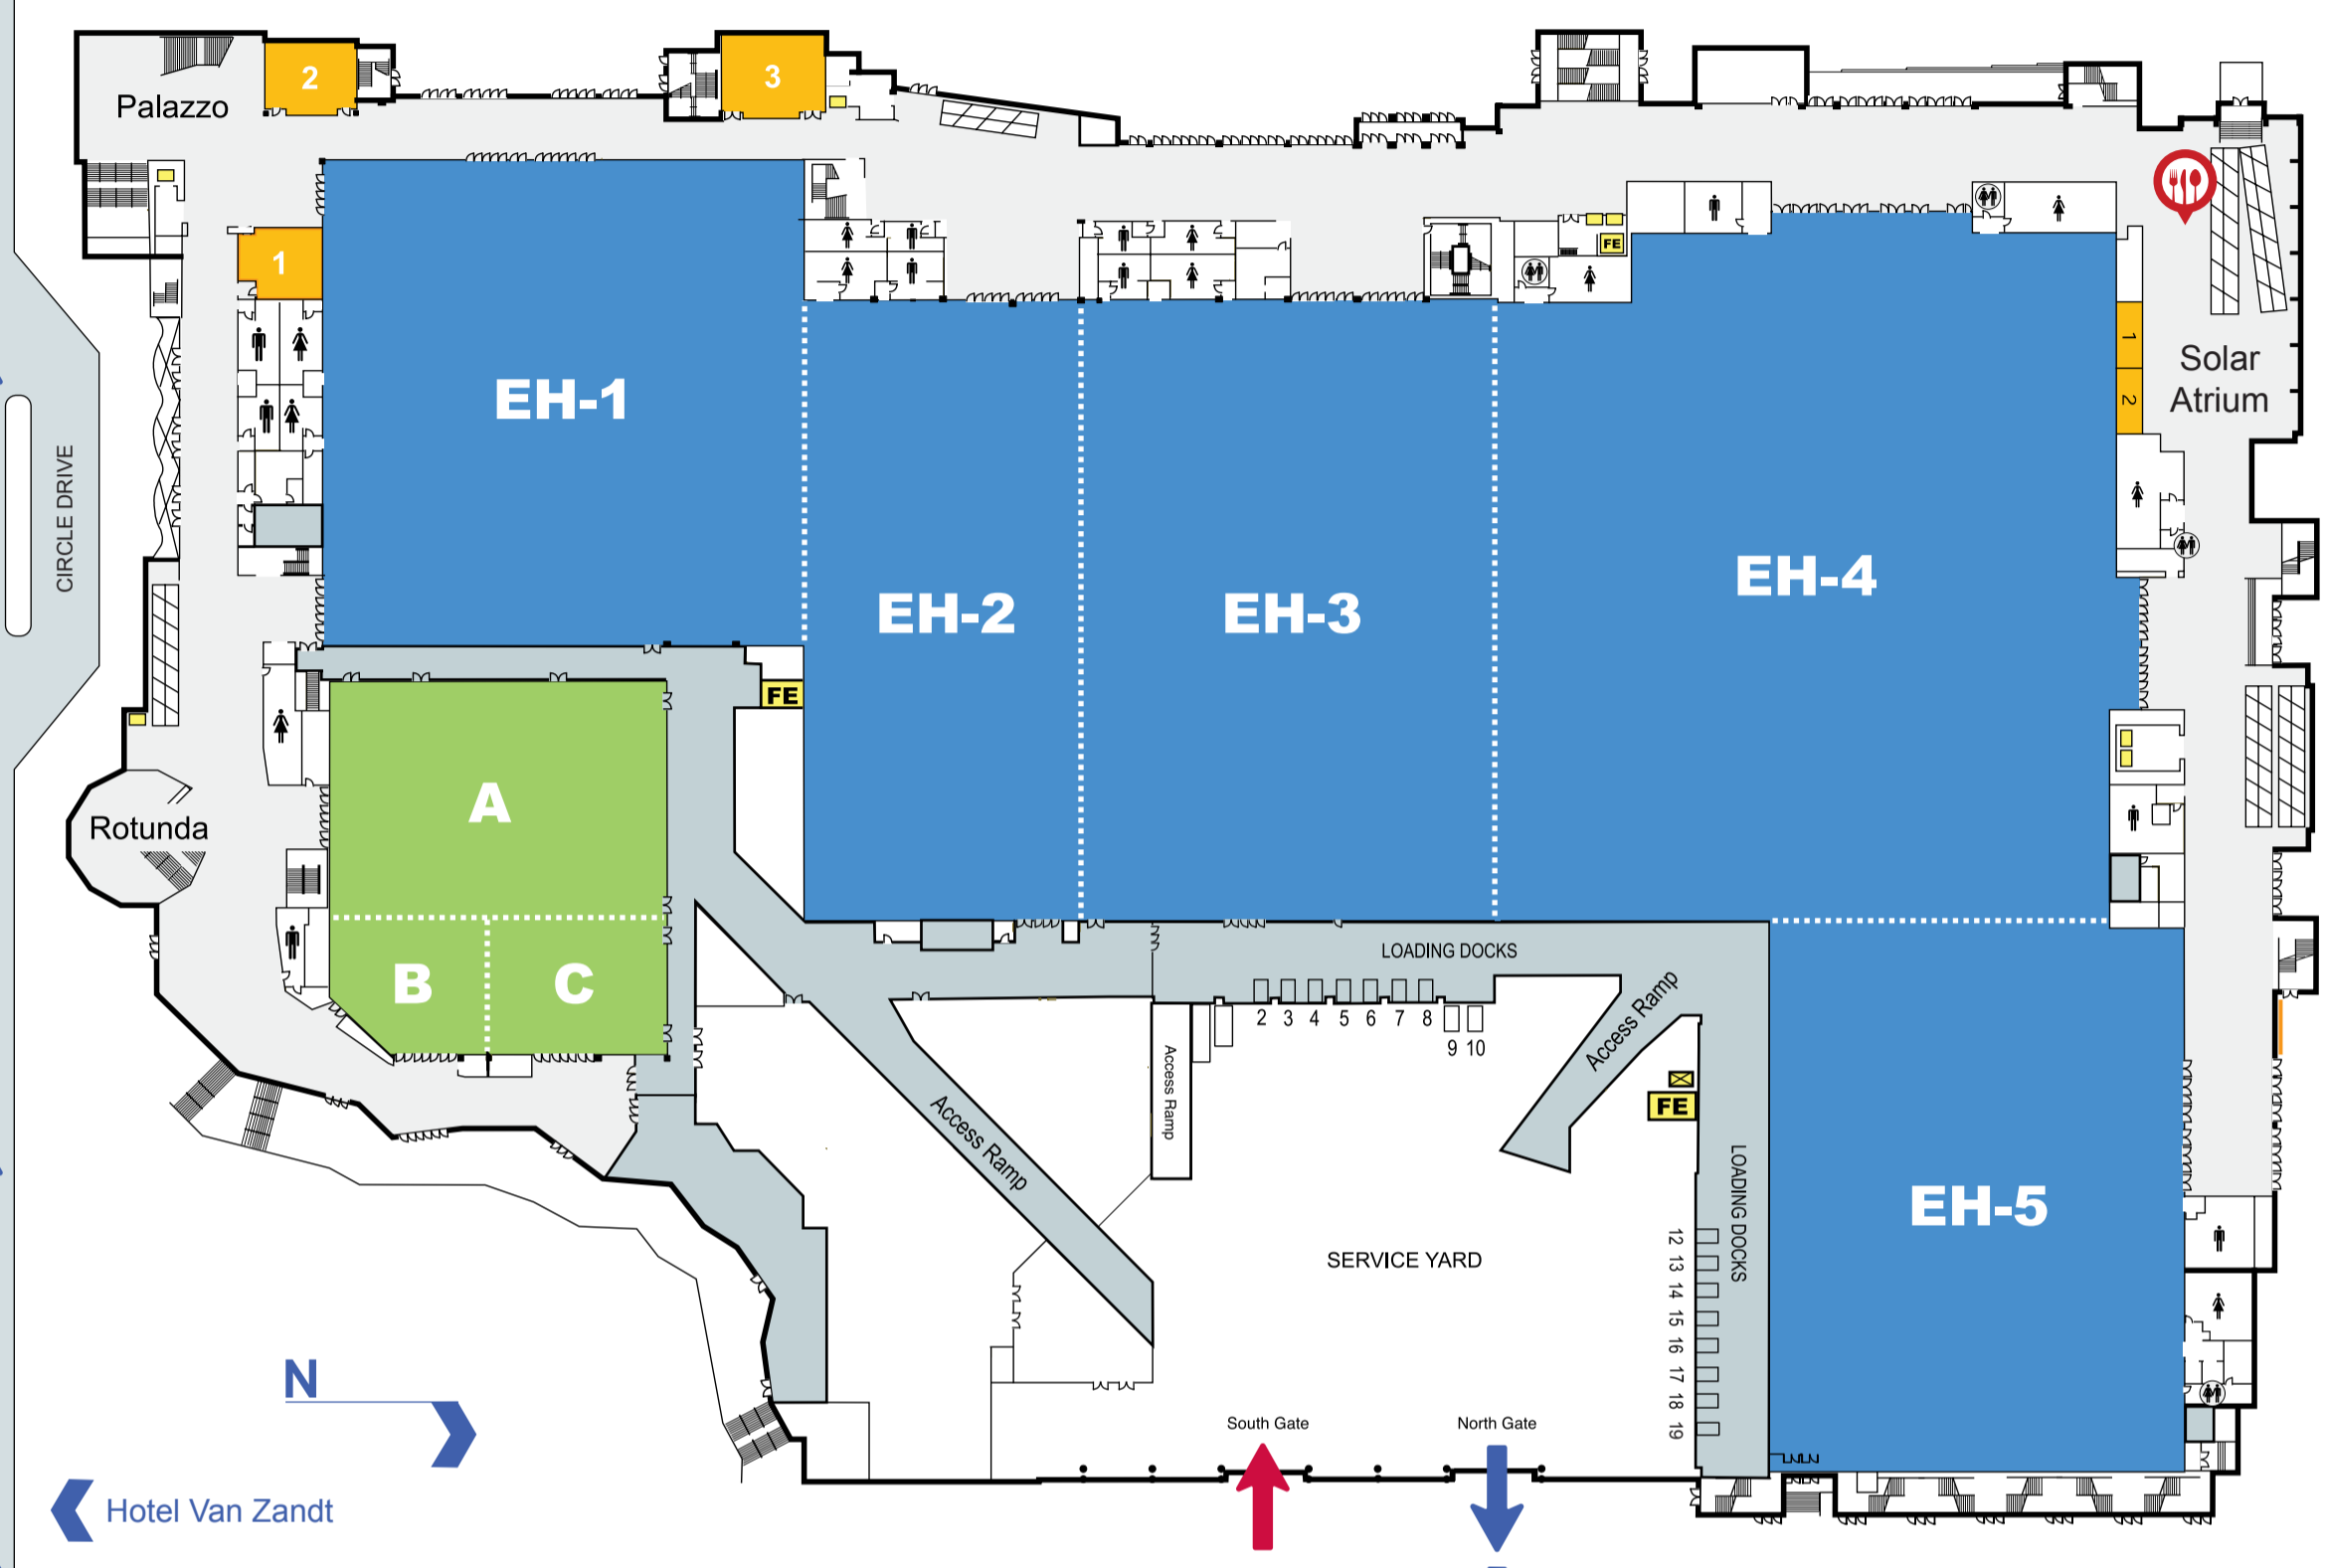

The LINE Austin Marriott Downtown (Opens 2020)  
 Four Seasons  
 Willie Nelson Blvd.  
 Hampton Inn & Suites  
 Hyatt Place  
 JW Marriott  
 3rd St.  
 Courtyard Marriott

ONE WAY>>> Trinity Street ONE WAY>>>

BUS LOADING/UNLOADING BUS LOADING/UNLOADING

Cesar Chavez Street

5th Street (Garage Access)

Hotel Van Zandt

Hilton Austin

Red River Street

Fairmont Fairmont Canopy Walk

Moonshine Restaurant

**LEGEND**

- Service Yard Access
- Parking Garage Access

5th St. Garage

3rd Street (thruway access)

Sabine Street

<<<<<<ONE WAY IH-35 FEEDER ROAD ONE WAY>>>>>>